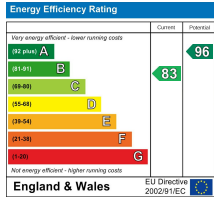

MONTH  
RENT

£250 gift card  
of your choice

Deposit free  
option available

Acklam Gardens, Middlesbrough, TS5  
£1,085 PCM

**Ascend**  
Built on higher standards

Unit F22 Photon House, Percy Street, Leeds, LS12 1EG  
 Tel: 0113 487 5850  
 Email: leeds@ascendproperties.com  
 www.ascendproperties.com